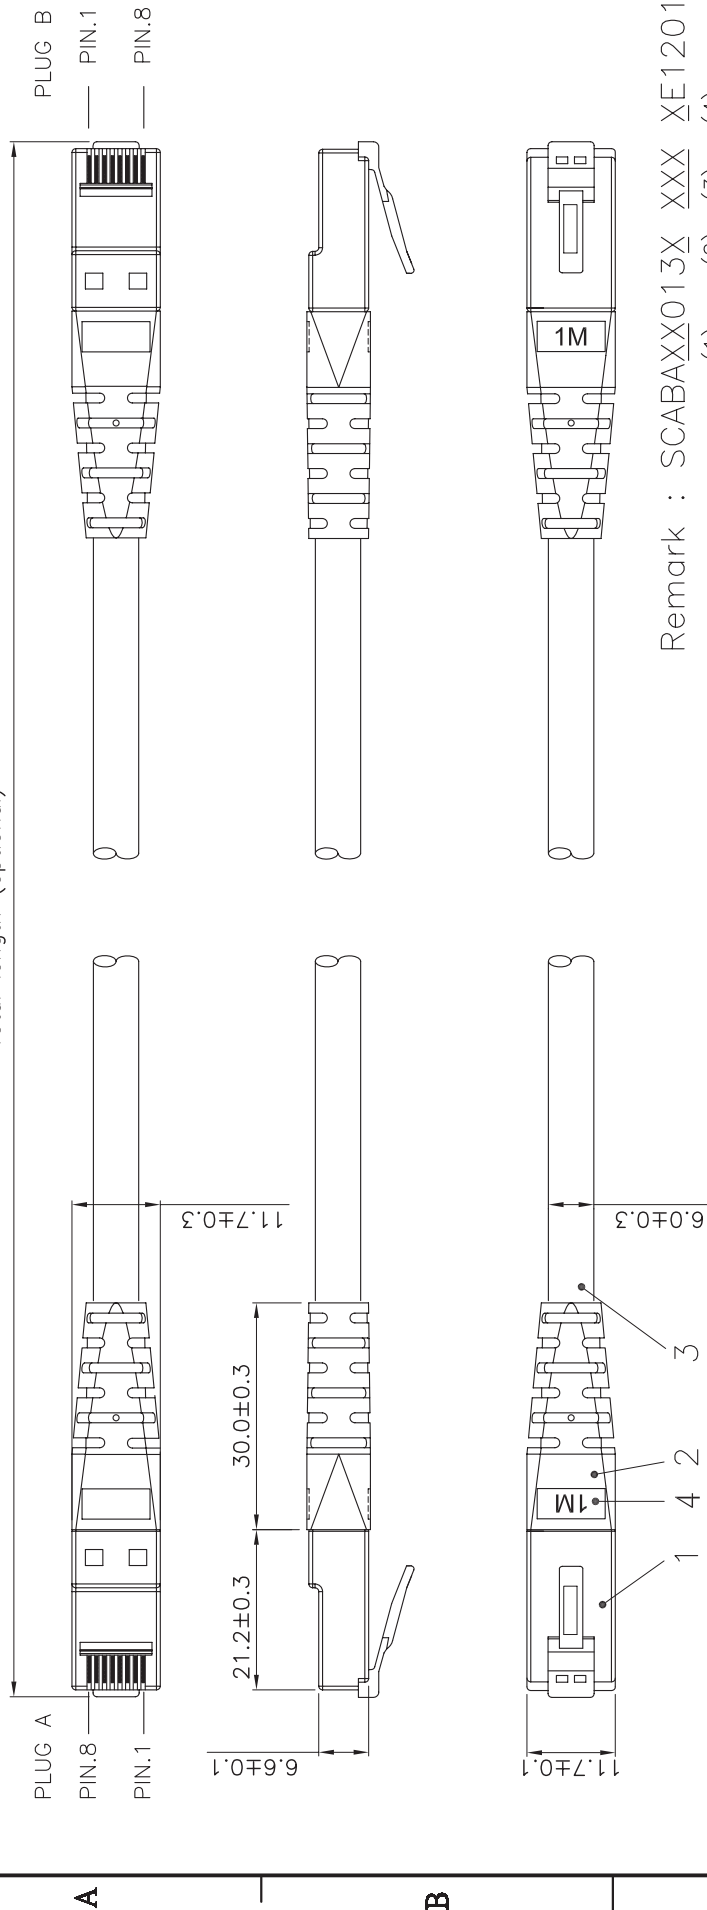

Datenblatt - Fiche technique - Data sheet

21.15.0924

ROLINE UTP-Patchkabel Kat.6, rot, 1,5 m

Cordon ROLINE Cat.6 UTP, rouge, 1,5 m

ROLINE UTP Patch Cord, Cat.6, red, 1.5 m

Total length (optional)

Remark : SCABAXX013X XXX XE1201
 (1) (2) (3) (4)

- (1) XX : Jacket Color
 01=Black(RAL9011), 02=Gray(RAL7035), 03=Red(RAL3031)
 05=White(RAL9010), 06=Yellow(RAL1021), 07=Blue(RAL5015)
 08=Green(RAL6029), 09=Orange(RAL2003), 10=Purple(RAL4005)
 11=Pink(RAL4003)
- (2) X : Wiring
 1=T568A, 2=T568B, 3=T568A & T568B combination
- (3) XXX : Length
- (4) Length Unit : 1=cm, 2=meter, 3=feet.
 (3)(4) : 0501=0.5meter(50cm), 0012=1meter, 0102=10meter
 0033=3feet, 0103=10feet

Specification :

- Material :
- 1. RJ45 Plug : (P/N : PU8850)
 1-1. Housing : Polycarbonate, UL 94V-2, Transparent color.
 1-2. Contact material : Phosphor Bronze with 50-60 micro-inch Nickel plated.
 1-3. Contact finished : Min. 50 micro-inch Gold plated.
- 2. Narrow PVC Molded.
- 3. Cable : UTP UnShielded and Twisted,
 4 pair Stranded wire UL material approved.
 24 AWG conductor and PVC jacket.
- 4. length mark(latch side) : 0.3M,0.5M,0.75M,1M,1.5M,2M,3M,5M,7M,7.5M,
 10M,15M,20M,25M,30M.
- 5. Print : roline UTP PATCH CABLE 24AWG 4PR EIA/TIA-568B.2-1
 CAT.6 XXXXXXX-X

DRAWING		17.MAR.2009		Connie	
CHECK		17.MAR.2009		KLi	
APPROVAL		17.MAR.2009		Yty	
SCALE		1/1 (A4)	UNIT	mm	
DRAWING NO.		21.15.XXXX(SAT)		DRAWING CLASSIFICATION	
DRAWING CLASSIFICATION		SHEET		1 OF 1	
ITEM NO.:		21.15.XXXX		DES.:	
		C6 UTP Patch Cord			